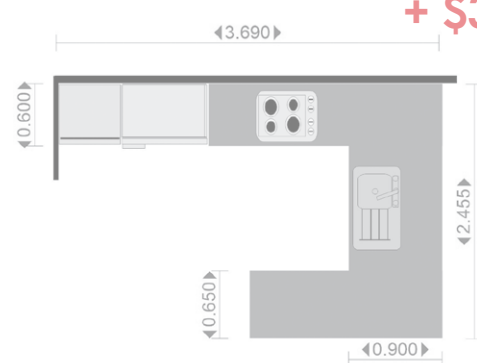

Included

Kitchen M

✓ **Genoa**

Upgrade:

Electric Hot Plate
to Gas Hob - \$344

Inclusions

Electric Oven & Hotplates
Canopy Rangehood
900mm Corner Cabinets
600mm Base Cabinet
600mm Oven Cabinet
600mm Microwave Cabinet
450mm Base Drawers
600mm Pantry
800mm Fridge Recess
Black Forrest Benchtop
Glass Splashback
Breakfast Bar Overhang
Sink and Tapware

+ \$3,611

Kitchen N

✓ **Genoa**

Upgrade:

Electric Hot Plate
to Gas Hob - \$344

Inclusions

Electric Oven & Hotplates
Slideout Rangehood
900mm Corner Cabinets
620mm Dishwasher Bay
600mm Oven Cabinet
600mm Microwave Cabinet
450mm Base Drawers
Full Overhead Cupboards
600mm Pantry
600mm Fridge Recess
Black Forrest Benchtop
Glass Splashback
Breakfast Bar Overhang
Sink and Tapware