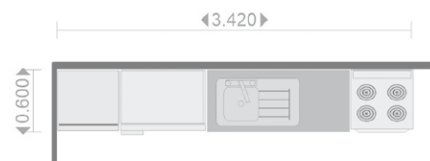

Kitchen R

✓ **Arezzo**

Upgrade:

Stove to Gas Hob - \$312

Inclusions

Free Standing Electric Stove
Canopy Rangehood
900mm Corner Cabinets
600mm Base Cabinet
450mm Base Drawers
Black Forrest Benchtop
Sink and Tapware

+ \$1,948

Kitchen L

(Genoa Default Kitchen)

✓ **Genoa**

Upgrade:

Stove to Gas Hob - \$312

Inclusions

Free Standing Electric Stove
Canopy Rangehood
300mm Base Cabinet
600mm Base Cabinet
450mm Base Drawers
600mm Pantry
800mm Fridge Recess
Black Forrest Benchtop
Sink and Tapware

Included

Kitchen M

✓ **Genoa**

Upgrade:

Electric Hot Plate
to Gas Hob - \$344

Inclusions

Electric Oven & Hotplates
Canopy Rangehood
900mm Corner Cabinets
600mm Base Cabinet
600mm Oven Cabinet
600mm Microwave Cabinet
450mm Base Drawers
600mm Pantry
800mm Fridge Recess
Black Forrest Benchtop
Glass Splashback
Breakfast Bar Overhang
Sink and Tapware