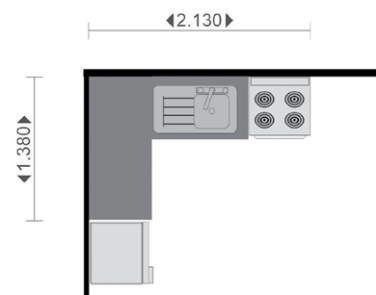

our KITCHENS

Living Made Easy

Kitchen Q

(Arezzo Default Kitchen)

✓ **Arezzo**

Inclusions

600mm Base Cabinet
300mm Base Cabinet
450mm Base Drawers
Black Forrest Benchtop
Sink and Tapware

Included

Kitchen R

✓ **Arezzo**

Upgrade:

Stove to Gas Hob - \$312

Inclusions

Free Standing Electric Stove
Canopy Rangehood
900mm Corner Cabinets
600mm Base Cabinet
450mm Base Drawers
Black Forrest Benchtop
Sink and Tapware

+ \$1,948

Kitchen L

(Genoa Default Kitchen)

✓ **Genoa**

Upgrade:

Stove to Gas Hob - \$312

Inclusions

Free Standing Electric Stove
Canopy Rangehood
300mm Base Cabinet
600mm Base Cabinet
450mm Base Drawers
600mm Pantry
800mm Fridge Recess
Black Forrest Benchtop
Sink and Tapware

Included

Kitchen M

✓ **Genoa**

Upgrade:

Electric Hot Plate
to Gas Hob - \$344

Inclusions

Electric Oven & Hotplates
Canopy Rangehood
900mm Corner Cabinets
600mm Base Cabinet
600mm Oven Cabinet
600mm Microwave Cabinet
450mm Base Drawers
600mm Pantry
800mm Fridge Recess
Black Forrest Benchtop
Glass Splashback
Breakfast Bar Overhang
Sink and Tapware