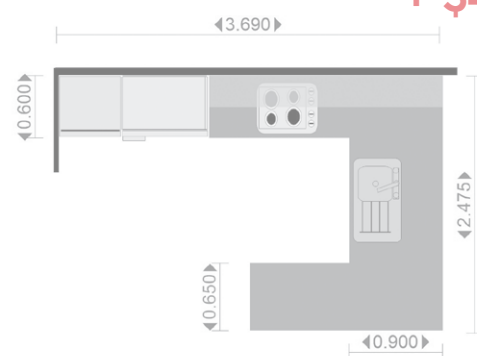

+ \$3,611

Kitchen N

✓ **Genoa**

Upgrade:

Electric Hot Plate
to Gas Hob - \$344

Inclusions

Electric Oven & Hotplates
Slideout Rangehood
900mm Corner Cabinets
620mm Dishwasher Bay
600mm Oven Cabinet
600mm Microwave Cabinet
450mm Base Drawers
Full Overhead Cupboards
600mm Pantry
600mm Fridge Recess
Black Forrest Benchtop
Glass Splashback
Breakfast Bar Overhang
Sink and Tapware