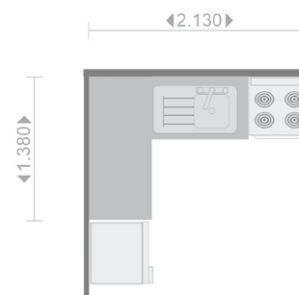

our KITCHENS

Living Made Easy

Kitchen Q

(Arezzo Default Kitchen)

✓ **Arezzo**

Inclusions

600mm Base Cabinet
300mm Base Cabinet
450mm Base Drawers
Black Forrest Benchtop
Sink and Tapware

Included

Kitchen R

✓ **Arezzo**

Upgrade:
Stove to Gas Hob - \$312

Inclusions

Free Standing Electric Stove
Canopy Rangehood
900mm Corner Cabinets
600mm Base Cabinet
450mm Base Drawers
Black Forrest Benchtop
Sink and Tapware

+ \$1,948

Kitchen L

(Genoa Default Kitchen)

✓ **Genoa**

Upgrade:
Stove to Gas Hob - \$312

Inclusions

Free Standing Electric Stove
Canopy Rangehood
300mm Base Cabinet
600mm Base Cabinet
450mm Base Drawers
600mm Pantry
800mm Fridge Recess
Black Forrest Benchtop
Sink and Tapware

Included

Kitchen M

✓ **Genoa**

Upgrade:
Electric Hot Plate
to Gas Hob - \$344

Inclusions

Electric Oven & Hotplates
Canopy Rangehood
900mm Corner Cabinets
600mm Base Cabinet
600mm Oven Cabinet
600mm Microwave Cabinet
450mm Base Drawers
600mm Pantry
800mm Fridge Recess
Black Forrest Benchtop
Glass Splashback
Breakfast Bar Overhang
Sink and Tapware