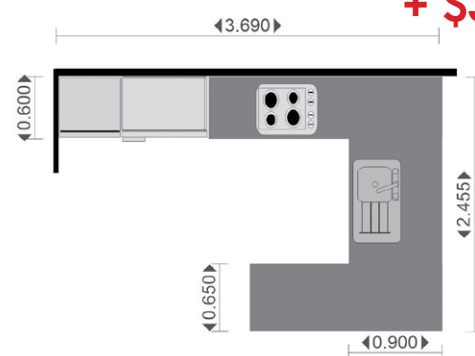

Included

Kitchen M

✓ **Genoa**

Upgrade:
Electric Hot Plate
to Gas Hob - \$344

Inclusions

Electric Oven & Hotplates
Canopy Rangehood
900mm Corner Cabinets
600mm Base Cabinet
600mm Oven Cabinet
600mm Microwave Cabinet
450mm Base Drawers
600mm Pantry
800mm Fridge Recess
Black Forrest Benchtop
Glass Splashback
Breakfast Bar Overhang
Sink and Tapware

+ \$3,611

Kitchen N

✓ **Genoa**

Upgrade:
Electric Hot Plate
to Gas Hob - \$344

Inclusions

Electric Oven & Hotplates
Slideout Rangehood
900mm Corner Cabinets
620mm Dishwasher Bay
600mm Oven Cabinet
600mm Microwave Cabinet
450mm Base Drawers
Full Overhead Cupboards
600mm Pantry
600mm Fridge Recess
Black Forrest Benchtop
Glass Splashback
Breakfast Bar Overhang
Sink and Tapware