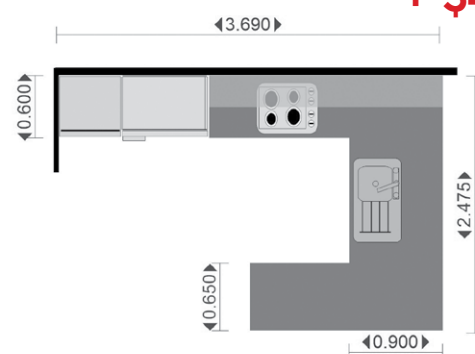

+ \$3,611

Kitchen N

✓ **Genoa**

Upgrade:
Electric Hot Plate
to Gas Hob - \$344

Inclusions

Electric Oven & Hotplates
Slideout Rangehood
900mm Corner Cabinets
620mm Dishwasher Bay
600mm Oven Cabinet
600mm Microwave Cabinet
450mm Base Drawers
Full Overhead Cupboards
600mm Pantry
600mm Fridge Recess
Black Forrest Benchtop
Glass Splashback
Breakfast Bar Overhang
Sink and Tapware