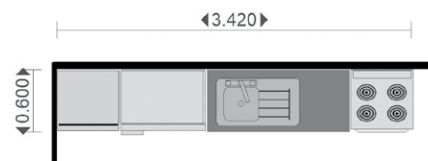

Kitchen R

✓ **Arezzo**

Upgrade:
Stove to Gas Hob - \$312

Inclusions

Free Standing Electric Stove
Canopy Rangehood
900mm Corner Cabinets
600mm Base Cabinet
450mm Base Drawers
Black Forrest Benchtop
Sink and Tapware

+ \$1,948

Kitchen L

(Genoa Default Kitchen)

✓ **Genoa**

Upgrade:
Stove to Gas Hob - \$312

Inclusions

Free Standing Electric Stove
Canopy Rangehood
300mm Base Cabinet
600mm Base Cabinet
450mm Base Drawers
600mm Pantry
800mm Fridge Recess
Black Forrest Benchtop
Sink and Tapware

Included

Kitchen M

✓ **Genoa**

Upgrade:
Electric Hot Plate
to Gas Hob - \$344

Inclusions

Electric Oven & Hotplates
Canopy Rangehood
900mm Corner Cabinets
600mm Base Cabinet
600mm Oven Cabinet
600mm Microwave Cabinet
450mm Base Drawers
600mm Pantry
800mm Fridge Recess
Black Forrest Benchtop
Glass Splashback
Breakfast Bar Overhang
Sink and Tapware