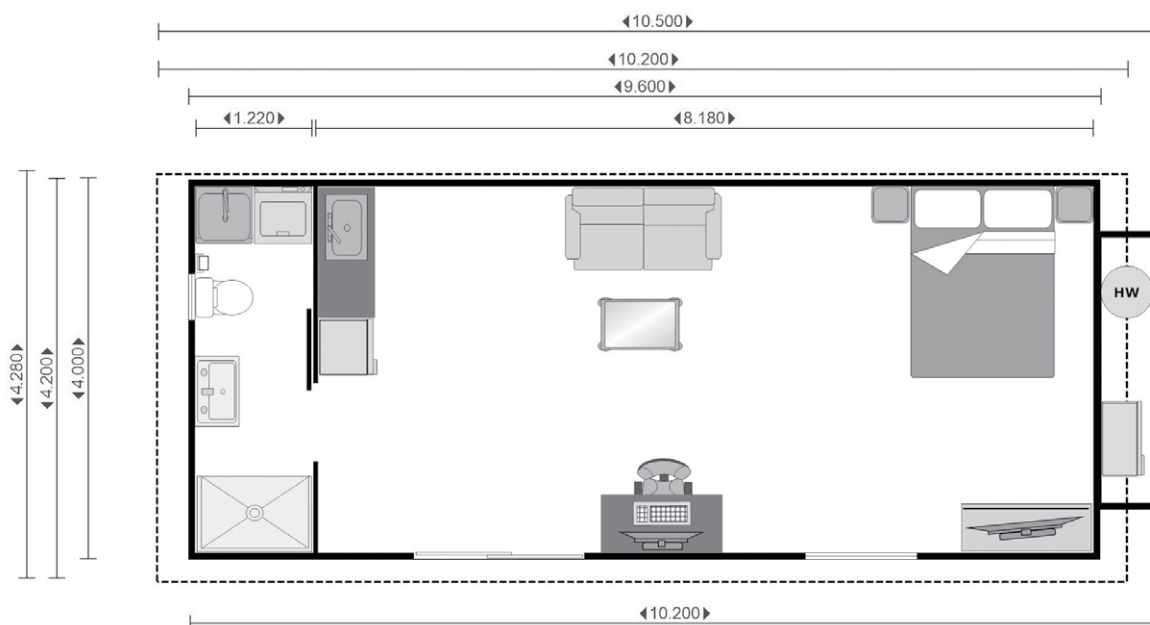

the AREZZO

Living Made Easy

FREE
SITE
VISITS

The **AREZZO** is Fox Granny Flats' spacious, open plan design including kitchenette, bathroom and laundry. This model also includes air conditioning and a hot water system making it immediately perfect for use as a sleep out, spare bedroom or site office.

7.8m

9.0m

10.2m

4.3m

\$43,067

\$46,250

\$49,530

the **AREZZO** GRANNY FLAT

Bathroom

- ✓ 1.2m Shower with Rail
- ✓ Laundry Trough
- ✓ Toilet
- ✓ 750mm Vanity
- ✓ 750mm Mirror
- ✓ Extractor Fan
- ✓ Towel Rail

Kitchen 'Q' Included

- ✓ Black Laminate Benchtops
- ✓ Gloss White Faces
- ✓ 600mm Cabinet
- ✓ 300mm Cabinet
- ✓ 450mm Drawers
- ✓ Sink & Tapware

- 2145mm x 1800mm \$1,350

Hinged Door

- 2145mm x 900mm \$1,350

Fixed Window

- 300mm x 1400mm \$585

Sliding Window

- 1200m x 1200mm \$836
- 1000m x 1000mm \$755
- 500mm x 500mm \$435

General Additions