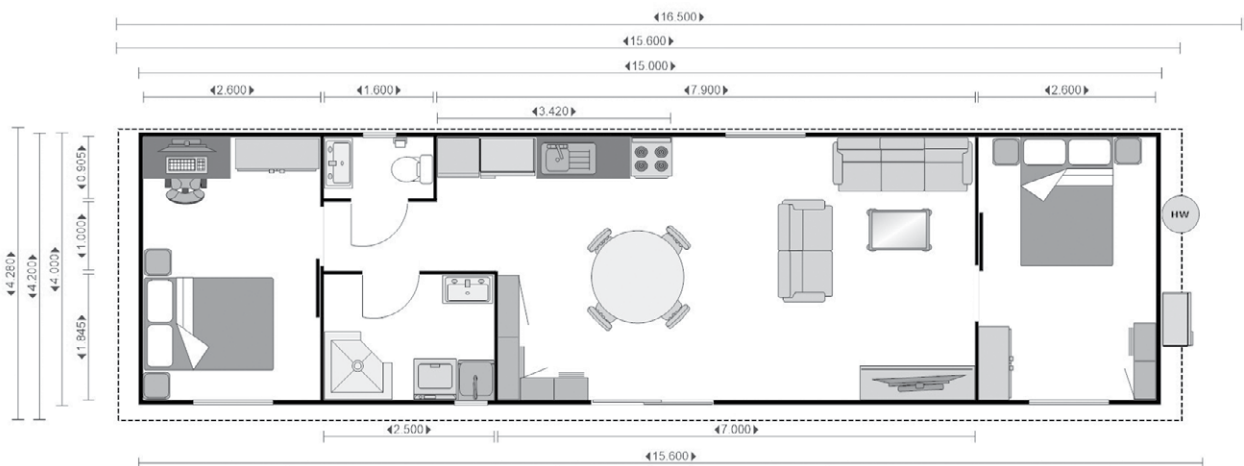

the GENOA

Living Made Easy

FREE
SITE
VISITS

The **GENOA** is a flexible design comprising of two great sized bedrooms, a large living area and fully customisable kitchen.

This 60sqm unit features a comfortable living space and the fully functional kitchen can be optioned for gas, overhead cupboards and your choice of splashback colours to complete your design.

The Genoa bathroom includes the laundry, vanity, corner shower and has the separate toilet nearby.

Features

- 6 Star Energy Rating
- Available in Multiple Sizes
- 2 Bedroom Design
- Kitchen, Separate Toilet, Bathroom & Laundry

13.8m

15.0m

15.6m

4.3m

\$70,903

\$74,447

\$77,751

the **GENOA** GRANNY FLAT

Fly Screens
Included

Bathroom 1

- ✓ 1.0m Corner Shower with Rail
- ✓ Laundry Trough
- ✓ 750mm Vanity
- ✓ 750mm Mirror
- ✓ Extractor Fan
- ✓ Towel Rail

Bathroom 2

- ✓ 750mm Vanity
- ✓ 750mm Mirror
- ✓ Toilet