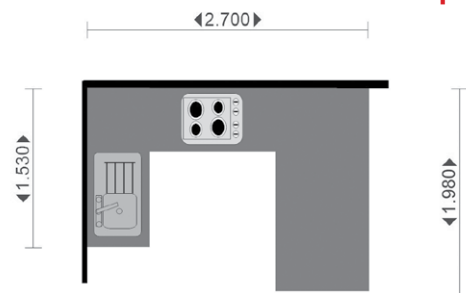

+ $5,051

☐ Kitchen E

- ✓ **Taranto**
- ✓ **Novara**
- ✓ **Pesaro**

☐ **Upgrade:**
Electric Hot Plate
to Gas Hob - $344

Inclusions

Electric Oven & Hotplates
Slide-out Rangehood
900mm Corner Cabinets
600mm Oven Cabinet
600mm Base Cabinet
600mm Base Drawers
450mm Base Drawers
Full Overhead Cupboards
600mm Fridge Recess
600mm Pantry
Black Forrest Benchtop
Glass Splashback
Breakfast Bar Overhang
Sink and Tapware