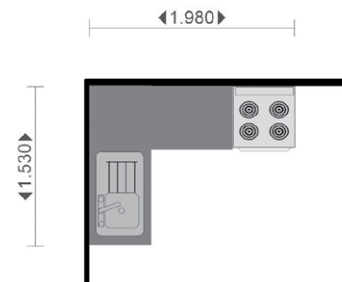

### Inclusions

900mm Corner Cabinet  
600mm Base Cabinet  
450mm Base Drawers  
Black Forrest Benchtop  
Sink and Tapware

**Included**

### Inclusions

Free Standing Electric Stove  
Canopy Rangehood  
900mm Corner Cabinet  
600mm Base Cabinet  
450mm Base Drawers  
Black Forrest Benchtop  
Sink and Tapware

**+ \$1,675**