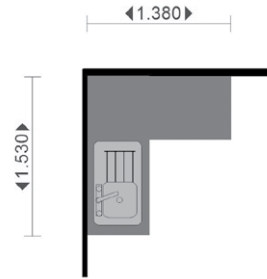

### Inclusions

900mm Corner Cabinet  
600mm Base Cabinet  
450mm Base Drawers  
Black Forrest Benchtop  
Sink and Tapware

**Included**