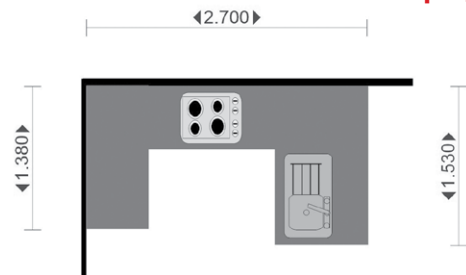

+ $4,502

☐ Kitchen D

- ✓ **Taranto**
- ✓ **Novara**
- ✓ **Pesaro**

☐ **Upgrade:**
Electric Hot Plate
to Gas Hob - $344

Inclusions

Electric Oven & Hotplates
Canopy Rangehood
900mm Corner Cabinets
600mm Oven Cabinet
600mm Base Cabinet
450mm Base Drawers
600mm Base Drawers
Black Forrest Benchtop
Glass Splashback
Breakfast Bar Overhang
Sink and Tapware