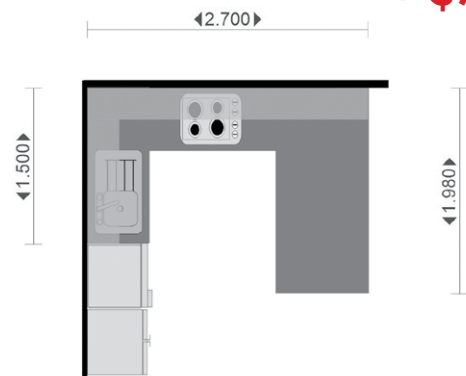

+ $7,091

All prices are subject to GST